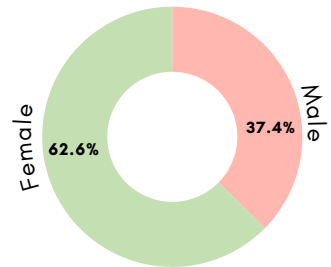

The Friends fulfilled **1,016** requests for assistance last year across all programs, helping a total of **782** children.

We purchased and wrapped presents for **437** children through our Holiday Gift Project