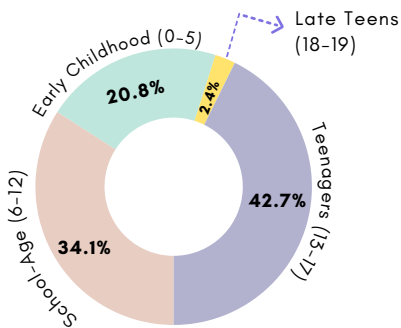

The Friends fulfilled **1,016** requests for assistance last year across all programs, helping a total of **782** children.

We purchased and wrapped presents for **437** children through our Holiday Gift Project